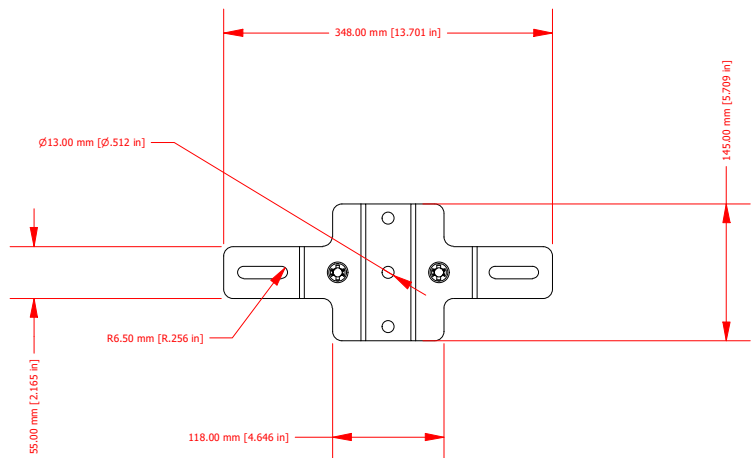

DRAWN Cherry	DATE 7/19/2022	TITLE Color Strike M
		
© Chauvet & Sons, LLC (2022) All Product specifications and dimensions are subject to change without notice		
SCALE: 1:15		

DRAWN Cherry	DATE 7/19/2022	TITLE Color Strike M
		
© Chauvet & Sons, LLC (2022) All Product specifications and dimensions are subject to change without notice		
SCALE: 1:8		