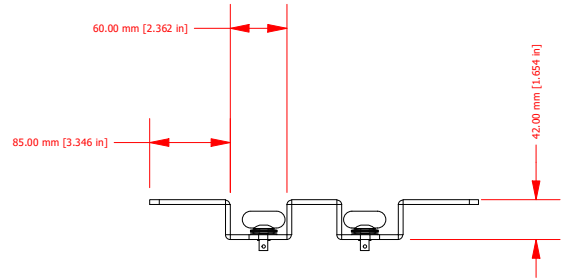

DRAWN Cherry	DATE 7/19/2022	TITLE Color Strike M
		
© Chauvet & Sons, LLC (2022) All Product specifications and dimensions are subject to change without notice		
SCALE: 1:15		

DRAWN Cherry	DATE 7/19/2022	TITLE Color Strike M
		
© Chauvet & Sons, LLC (2022) All Product specifications and dimensions are subject to change without notice		
SCALE: 1:8		