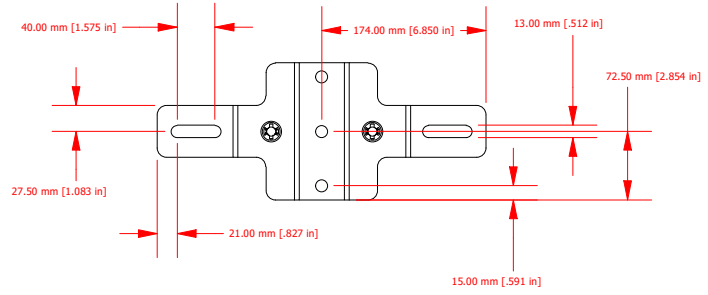

DRAWN Cherry	DATE 7/19/2022	TITLE Color Strike M
		
© Chauvet & Sons, LLC (2022) All Product specifications and dimensions are subject to change without notice		
SCALE: 1:15		

DRAWN Cherry	DATE 7/19/2022	TITLE Color Strike M
		
© Chauvet & Sons, LLC (2022) All Product specifications and dimensions are subject to change without notice		
SCALE: 1:8		